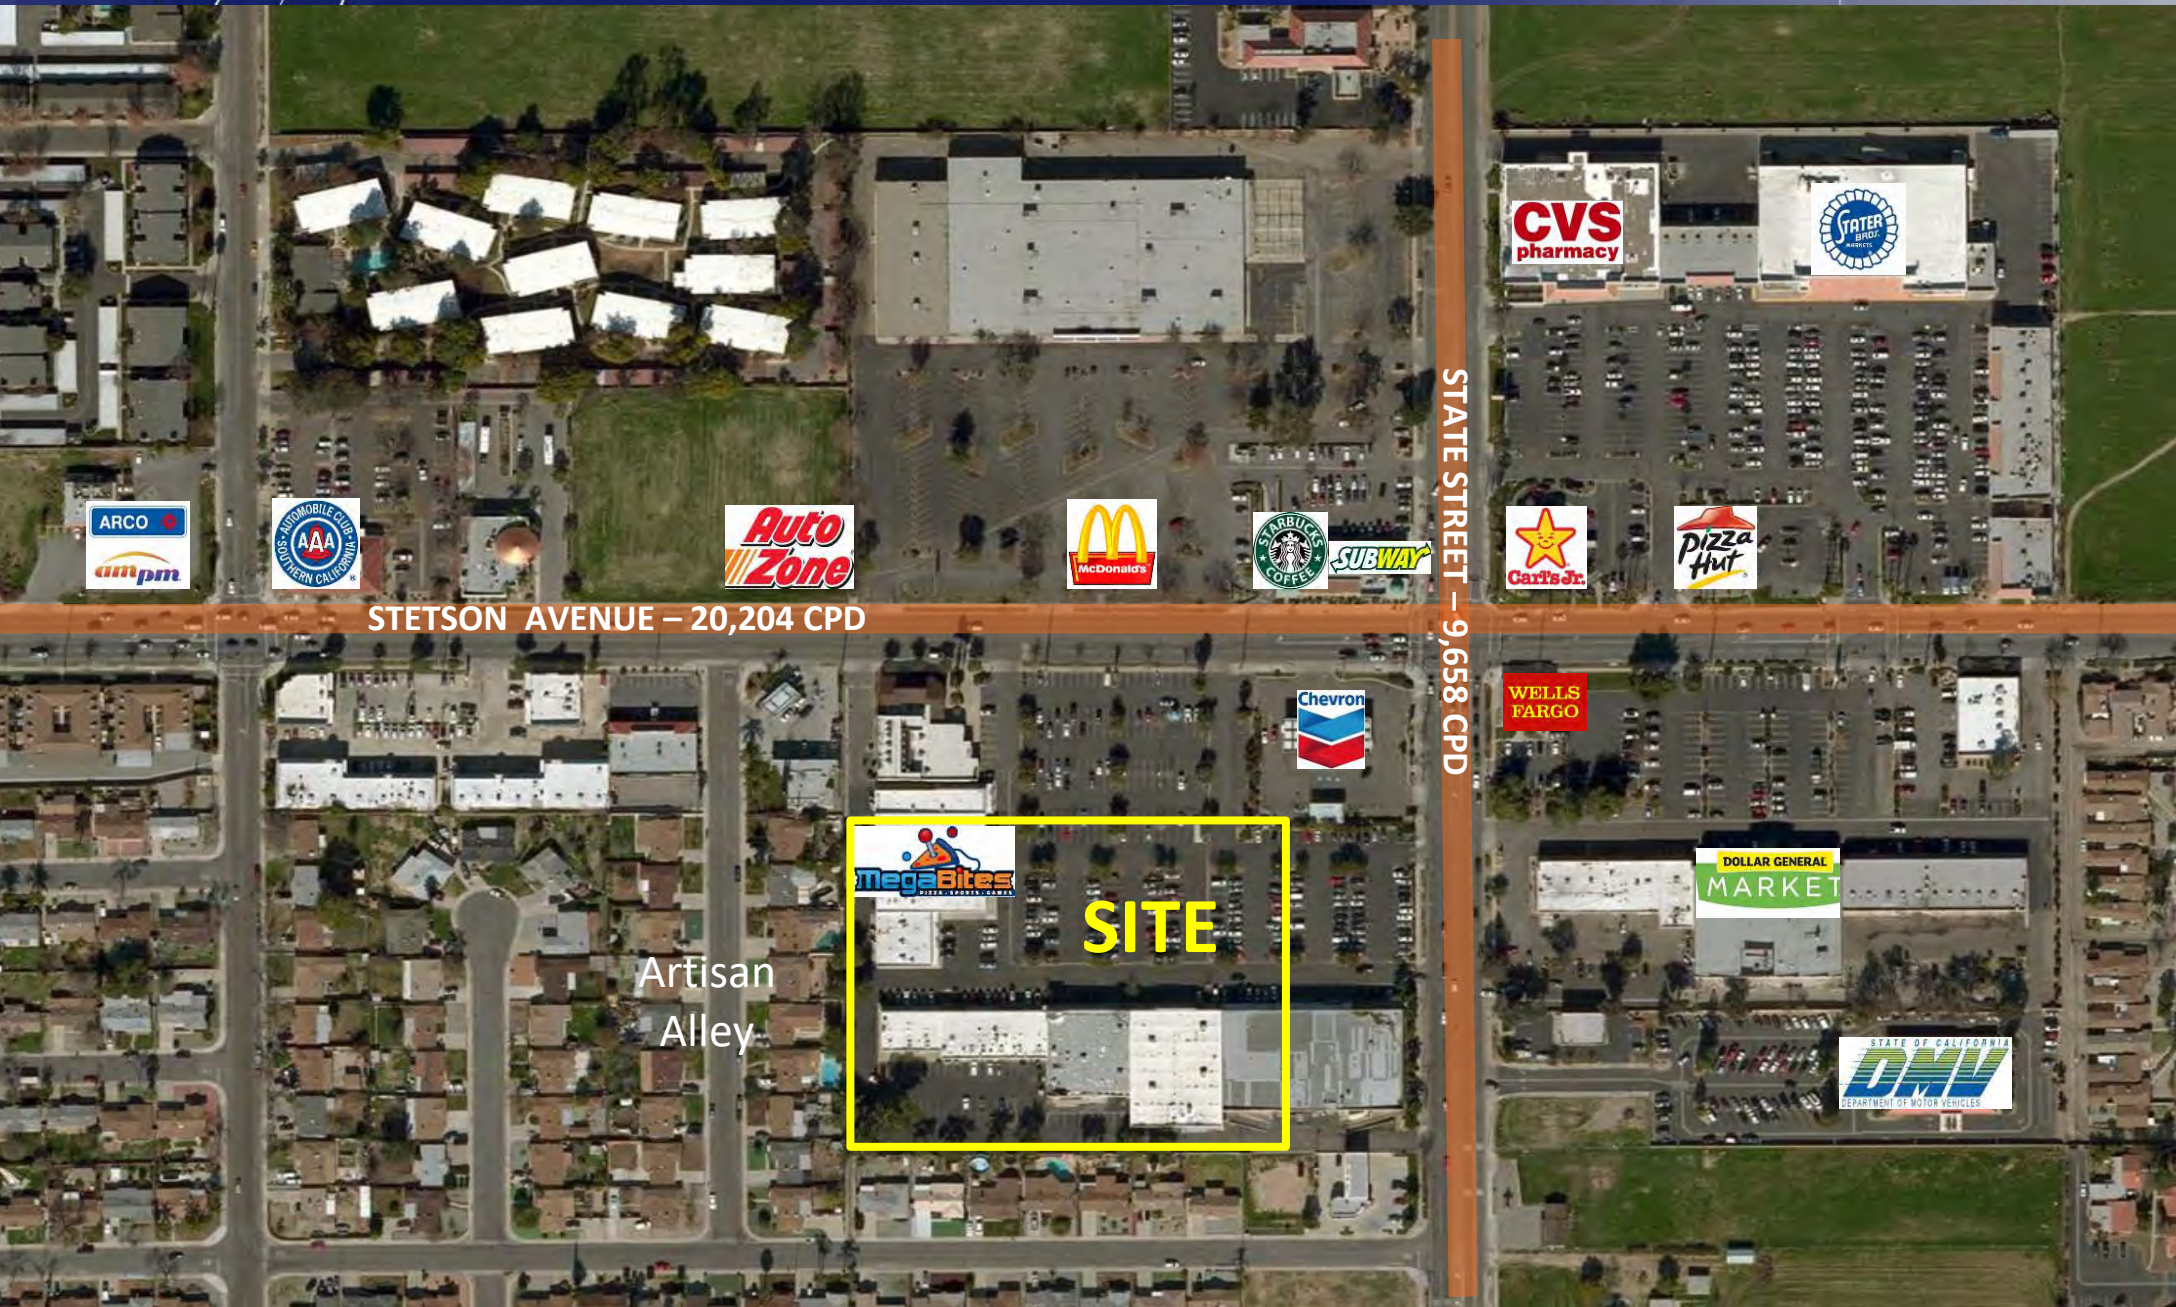

RETAIL FOR LEASE

DIAMOND VALLEY CENTER

1109-1287 South State Street | Hemet, CA

Suite 1263 - ±1,000 SF

Suite 1259/61 - ±2,000 SF

Suite 1165 - ±2,290

Demographics	1 mile	3 miles	5 miles
Population 2021:	17,383	92,536	160,560
Population 2026 (est.)	17,989	96,425	168,053
Daytime Employee Population:	14,816	87,465	144,595
2021 Average HH Income:	\$50,395	\$58,716	\$64,453

Traffic Counts	
Stetson Avenue	20,204 CPD
State Street	9,658 CPD

RETAIL FOR LEASE

DIAMOND VALLEY CENTER

1109-1287 South State Street | Hemet, CA

STETSON AVENUE - 20,204 CPD

STATE STREET - 9,658 CPD

SITE

Artisan Alley